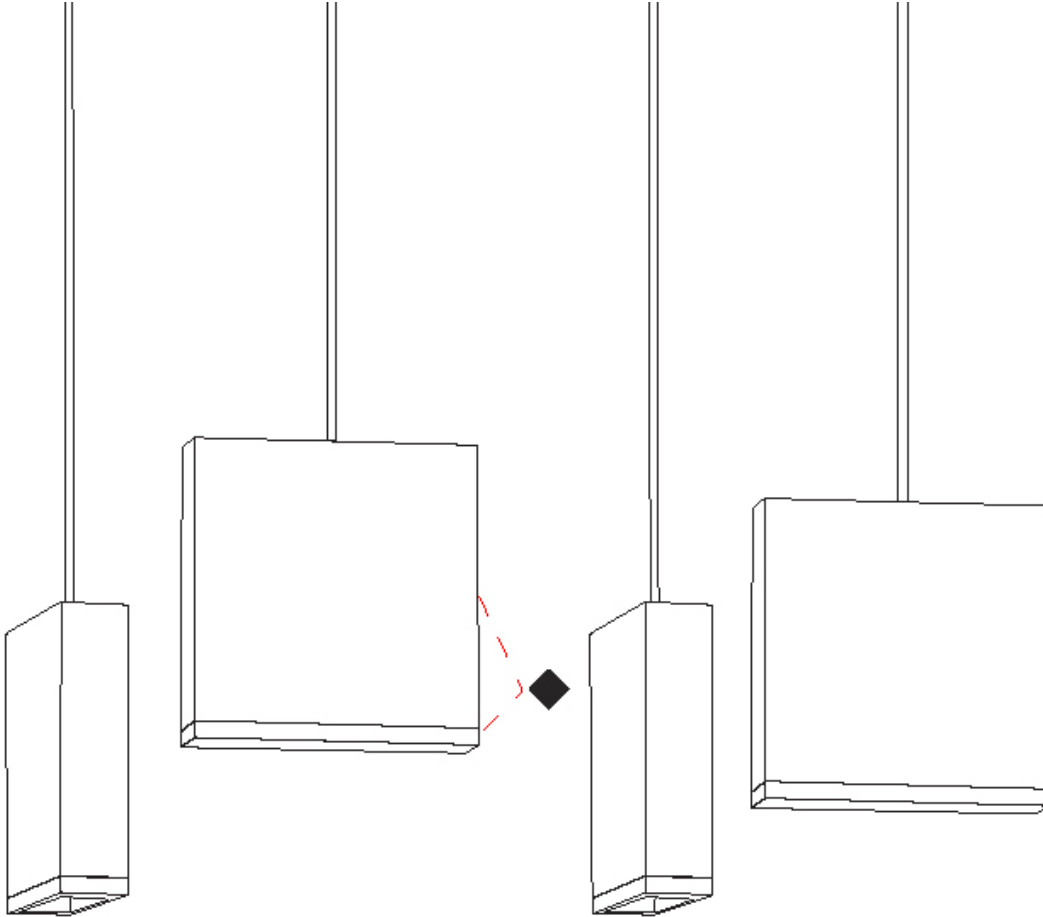

MATCH 4 LIGHT SUSPENSION

D101470-

PROJECT

TYPE

SPECIFIER

QUANTITY

DATE

D