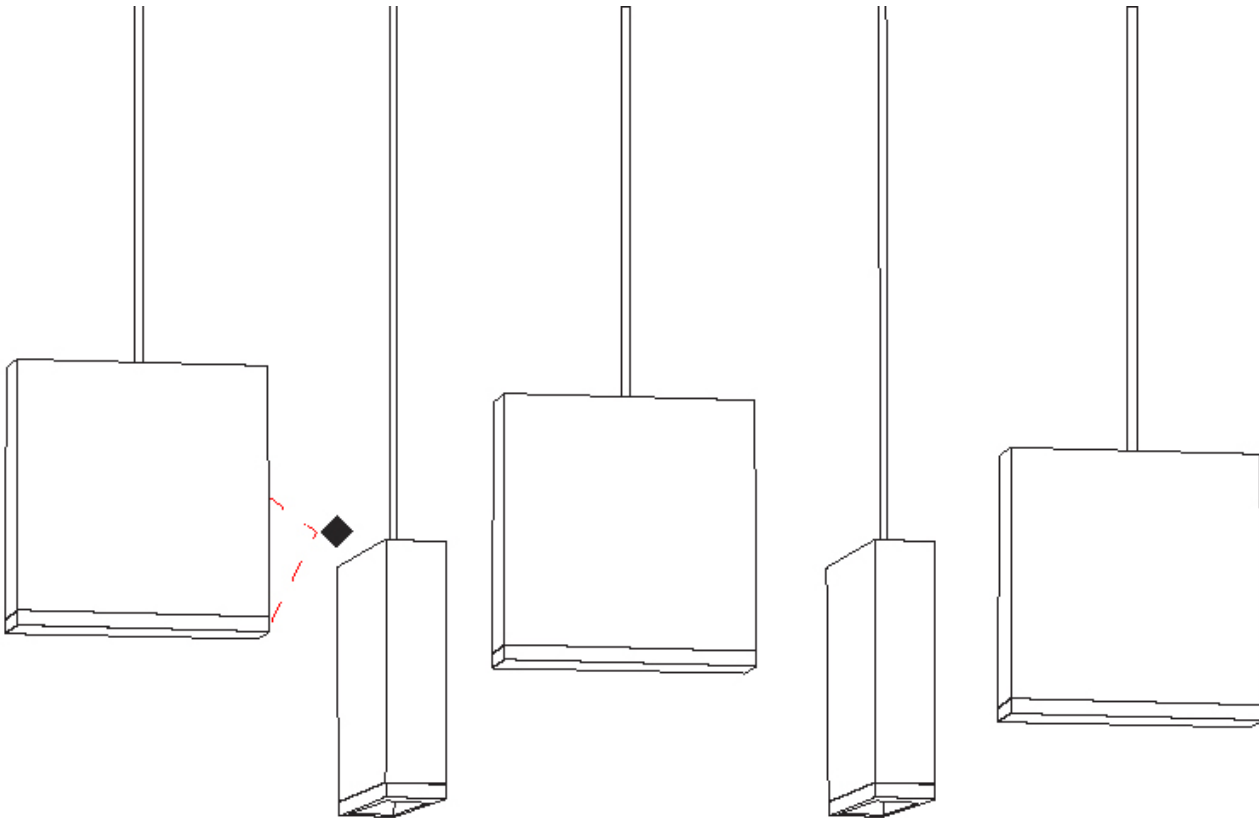

MATCH 5 LIGHT SUSPENSION

D101471-

PROJECT	_____
TYPE	_____
SPECIFIER	_____
QUANTITY	_____
DATE	_____